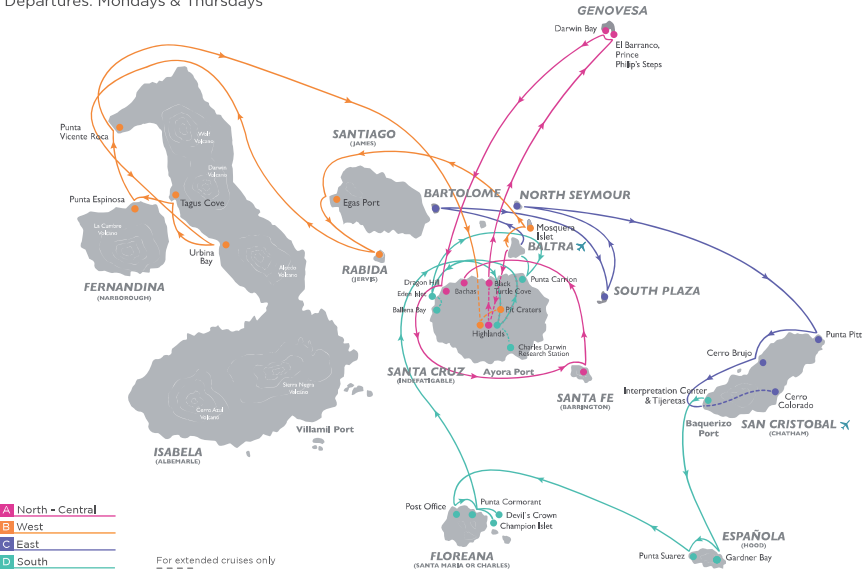

GALAPAGOS LEGEND - Itineraries

3, 4, 7 up to 14 Night Cruises
Departures: Mondays & Thursdays

1. **A** North-Central
   - **B** West
   - **C** East
   - **D** South
2. For extended cruises only

A NORTH - CENTRAL

4 days / 3 nights
Monday - Thursday

Monday:
→ Baltra Airport
pm. Highlands Tortoise Reserve or Black Turtle Cove; for extended cruises (Santa Cruz Island)

Tuesday:
am. El Barranco, Prince Philip's Steps (Genovesa Island)
pm. Darwin Bay (Genovesa Island)

Wednesday:
am. Dragon Hill (Santa Cruz Island)
pm. Santa Fe Island

Thursday:
am. Bachas Beach (Santa Cruz Island)
→ Baltra Airport

B WEST

C EAST

D SOUTH